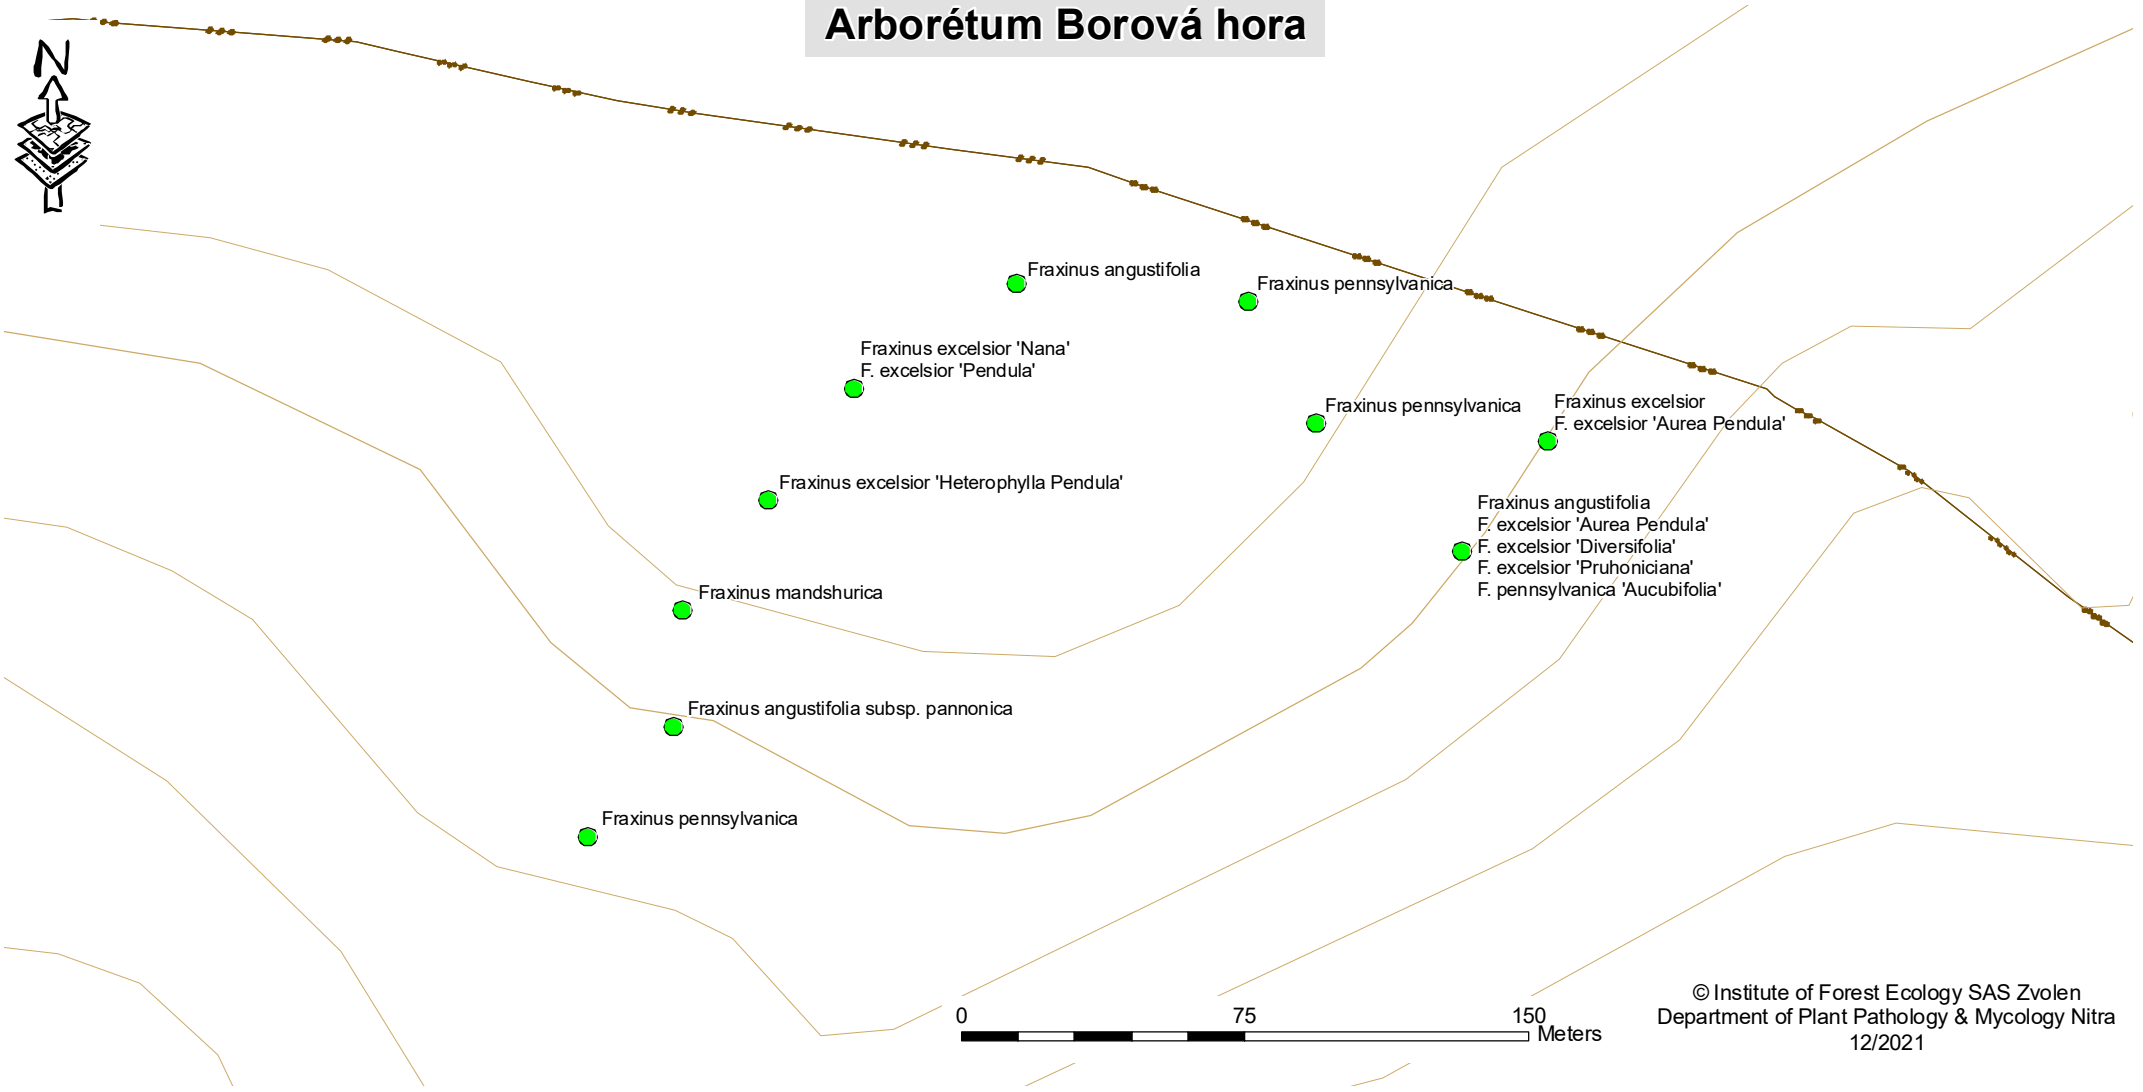

Arborétum Borová hora

Arborétum Kysihýbel

Fraxinus latifolia

Fraxinus chinensis subsp. *rhynchophylla*

Fraxinus mandshurica

Fraxinus pennsylvanica

Fraxinus cinerea

Fraxinus excelsior

Arborétum Liptovský Hrádok

Fraxinus pennsylvanica
Fraxinus pennsylvanica
Fraxinus excelsior
Fraxinus mandshurica
Fraxinus bungeana
Fraxinus excelsior
Fraxinus pennsylvanica var. *lanceolata*
Fraxinus excelsior 'Globosa'

0 150 300 Meters

© Institute of Forest Ecology SAS Zvolen
Department of Plant Pathology & Mycology Nitra
12/2021

Arborétum Mlyňany

0 250 500 Meters

© Institute of Forest Ecology SAS Zvolen
Department of Plant Pathology & Mycology Nitra
12/2021