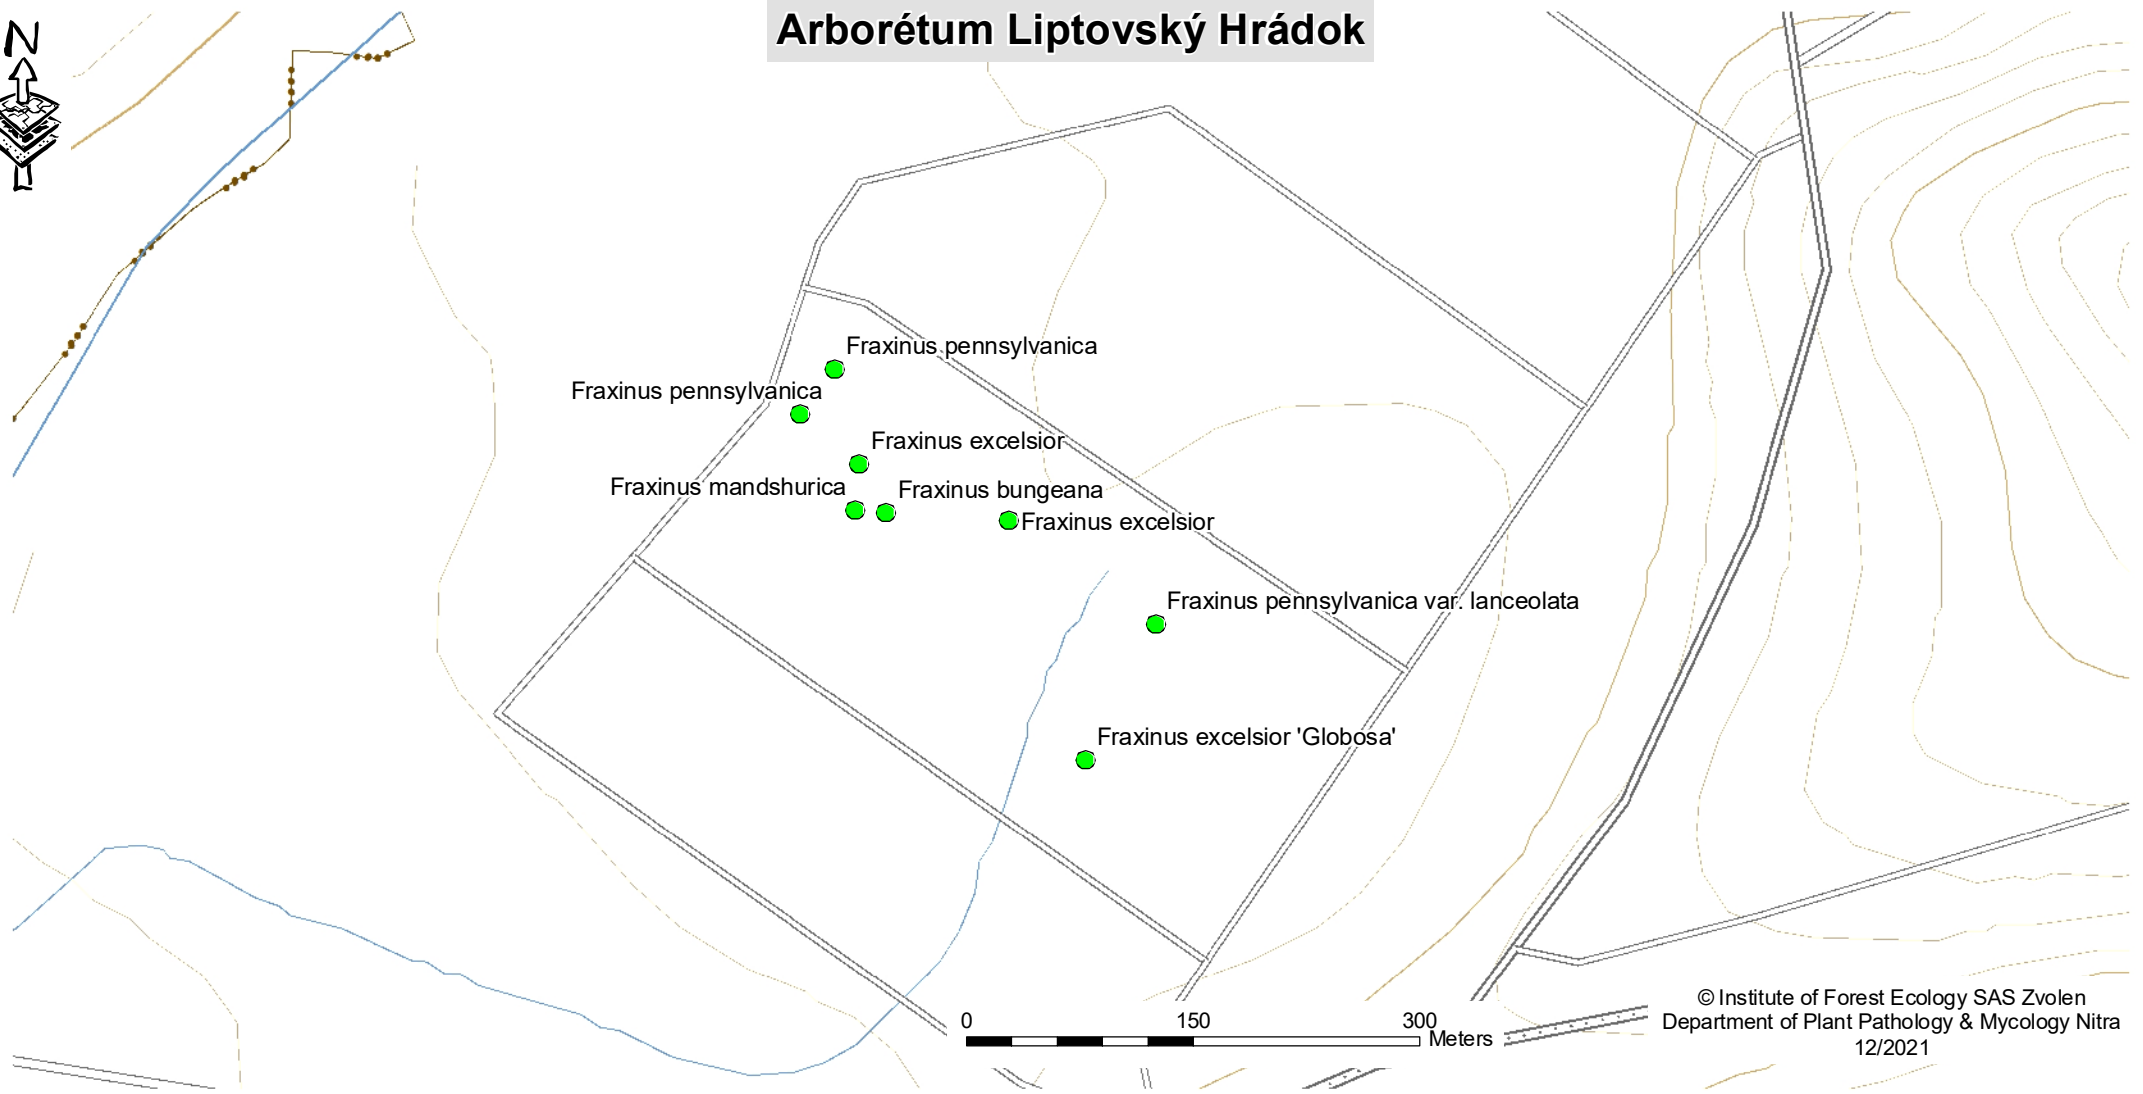

Arborétum Borová hora

Arborétum Kysihýbel

Fraxinus latifolia

Fraxinus chinensis subsp. *rhynchophylla*

Fraxinus mandshurica

Fraxinus pennsylvanica

Fraxinus cinerea

Fraxinus excelsior

Arborétum Liptovský Hrádok

Fraxinus pennsylvanica
Fraxinus pennsylvanica
Fraxinus excelsior
Fraxinus mandshurica
Fraxinus bungeana
Fraxinus excelsior
Fraxinus pennsylvanica var. *lanceolata*
Fraxinus excelsior 'Globosa'

0 150 300 Meters

© Institute of Forest Ecology SAS Zvolen
Department of Plant Pathology & Mycology Nitra
12/2021

Arborétum Mlyňany

0 250 500 Meters

© Institute of Forest Ecology SAS Zvolen
Department of Plant Pathology & Mycology Nitra
12/2021