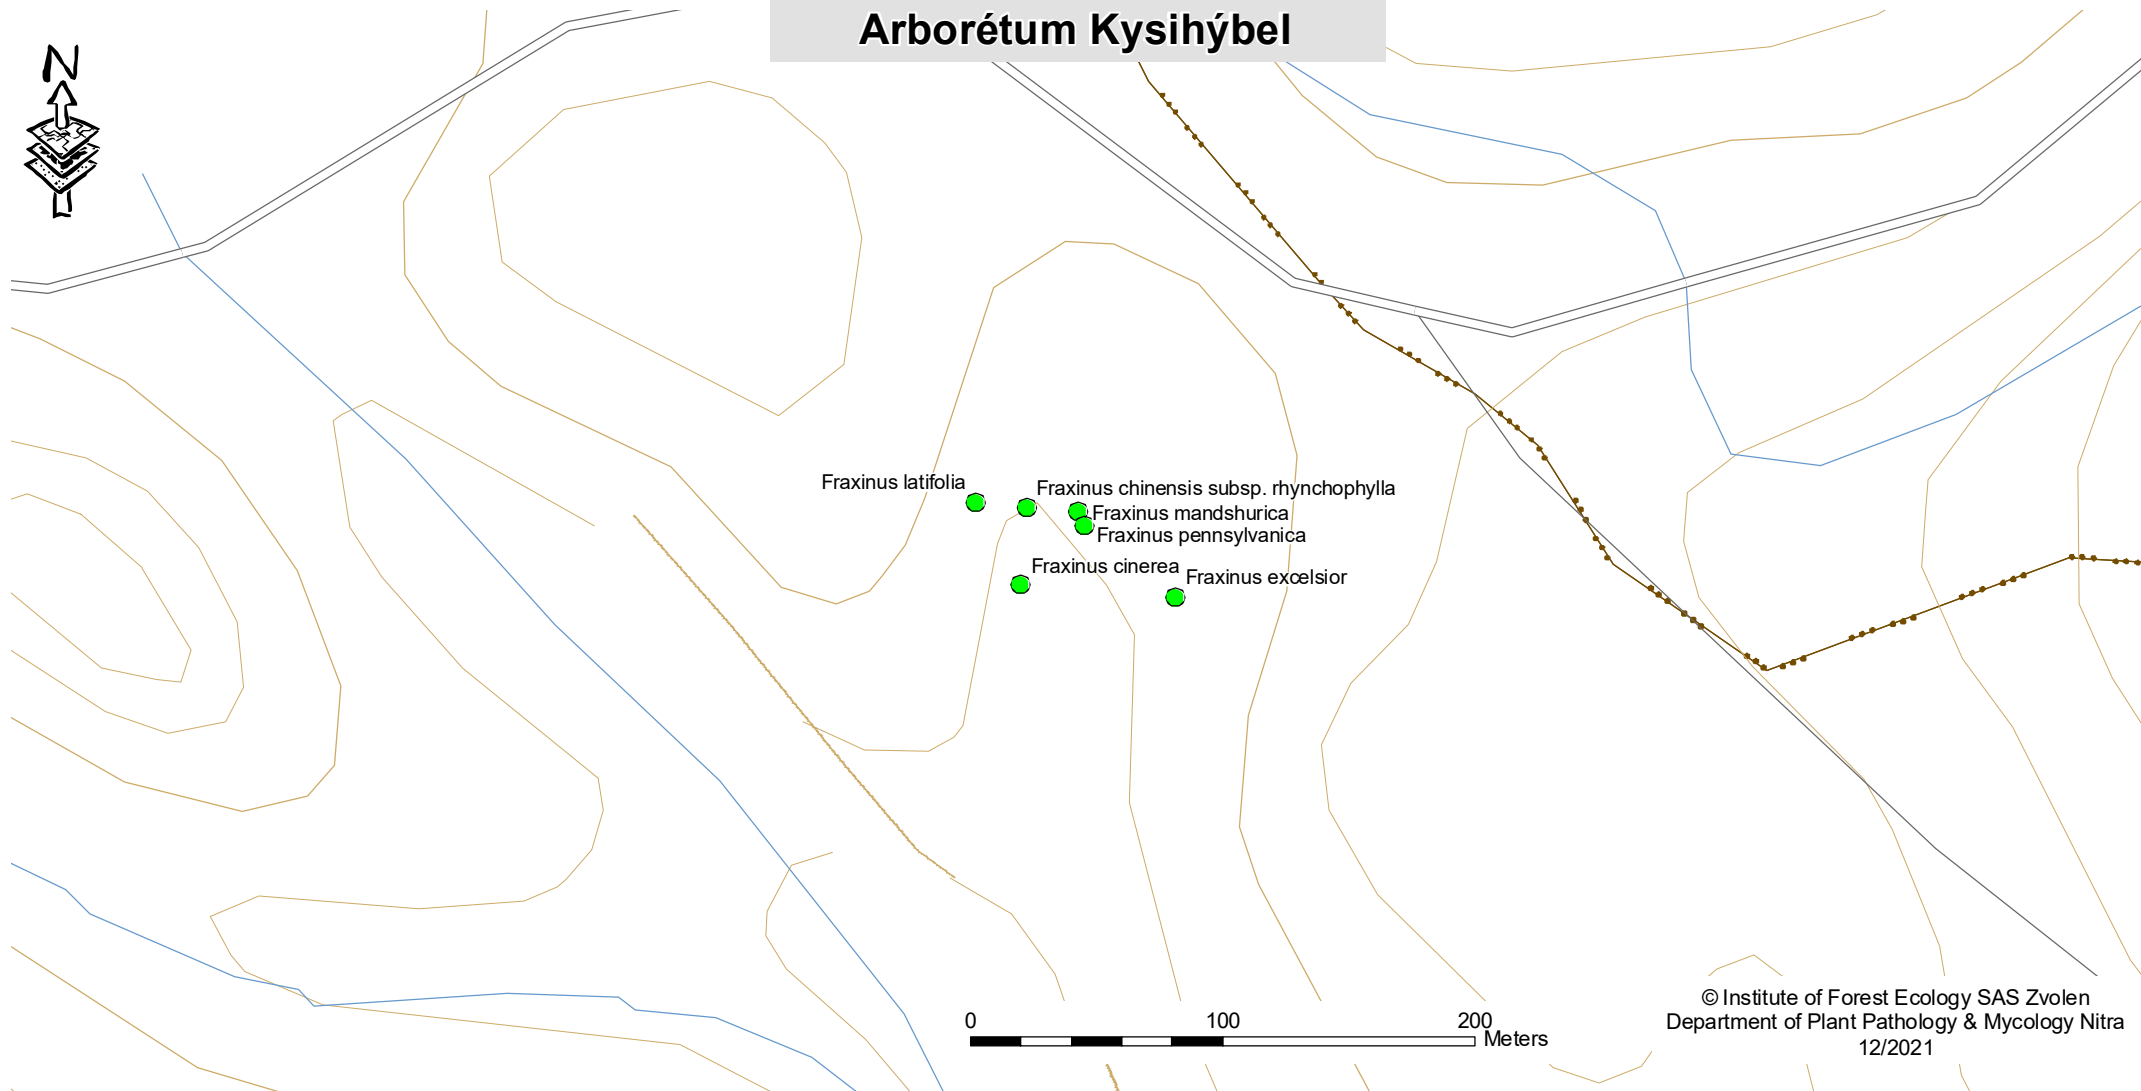

Arborétum Borová hora

Arborétum Kysihýbel

Fraxinus latifolia

Fraxinus chinensis subsp. *rhynchophylla*

Fraxinus mandshurica

Fraxinus pennsylvanica

Fraxinus cinerea

Fraxinus excelsior

Arborétum Liptovský Hrádok

Fraxinus pennsylvanica
Fraxinus pennsylvanica
Fraxinus excelsior
Fraxinus mandshurica
Fraxinus bungeana
Fraxinus excelsior
Fraxinus pennsylvanica var. *lanceolata*
Fraxinus excelsior 'Globosa'

0 150 300 Meters

© Institute of Forest Ecology SAS Zvolen
Department of Plant Pathology & Mycology Nitra
12/2021

Arborétum Mlyňany

0 250 500 Meters

© Institute of Forest Ecology SAS Zvolen
Department of Plant Pathology & Mycology Nitra
12/2021