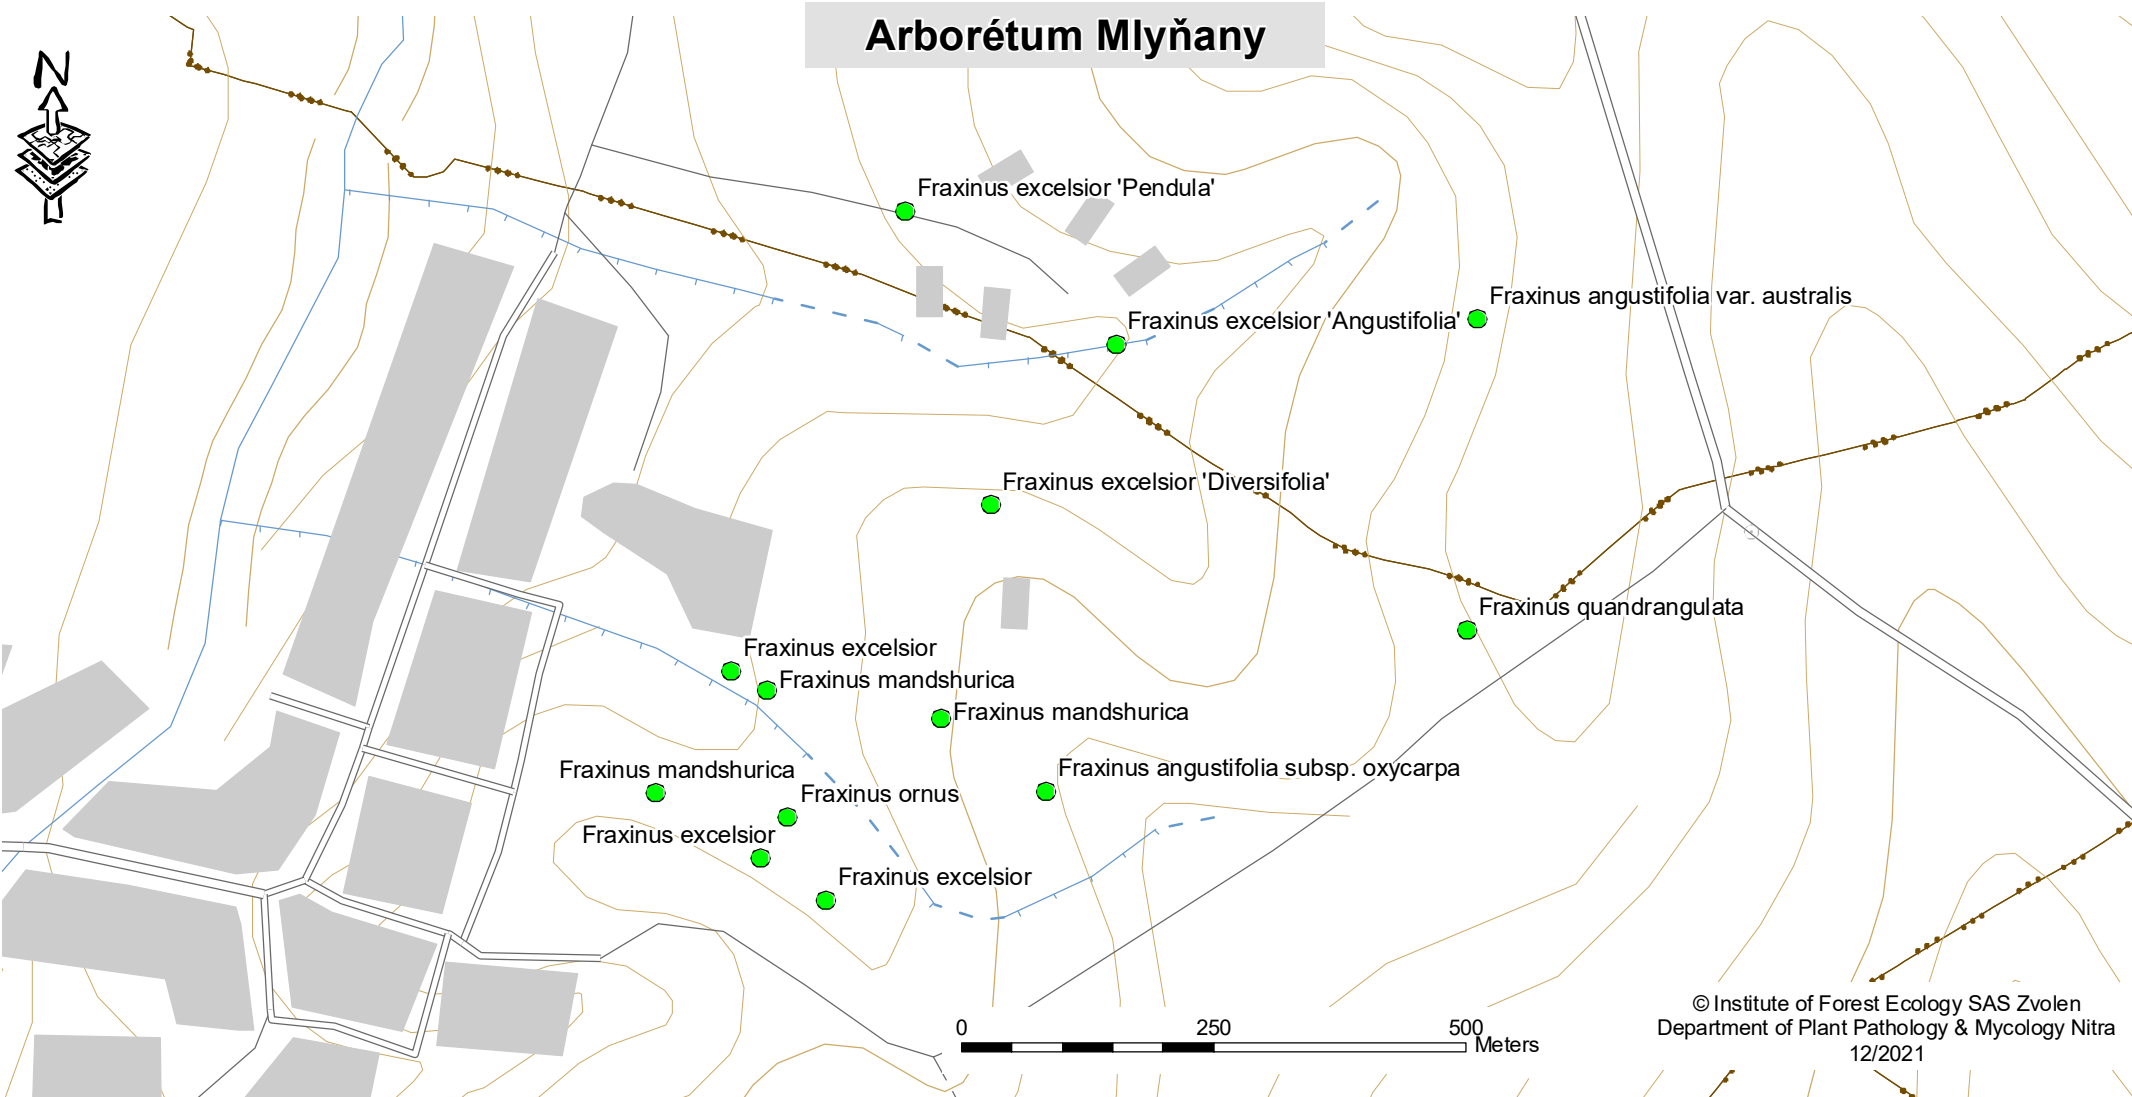

Arborétum Borová hora

Arborétum Kysihýbel

Fraxinus latifolia

Fraxinus chinensis subsp. *rhynchophylla*

Fraxinus mandshurica

Fraxinus pennsylvanica

Fraxinus cinerea

Fraxinus excelsior

Arborétum Liptovský Hrádok

Fraxinus pennsylvanica
Fraxinus pennsylvanica
Fraxinus excelsior
Fraxinus mandshurica
Fraxinus bungeana
Fraxinus excelsior
Fraxinus pennsylvanica var. *lanceolata*
Fraxinus excelsior 'Globosa'

0 150 300 Meters

© Institute of Forest Ecology SAS Zvolen
Department of Plant Pathology & Mycology Nitra
12/2021

Arborétum Mlyňany

0 250 500 Meters

© Institute of Forest Ecology SAS Zvolen
Department of Plant Pathology & Mycology Nitra
12/2021